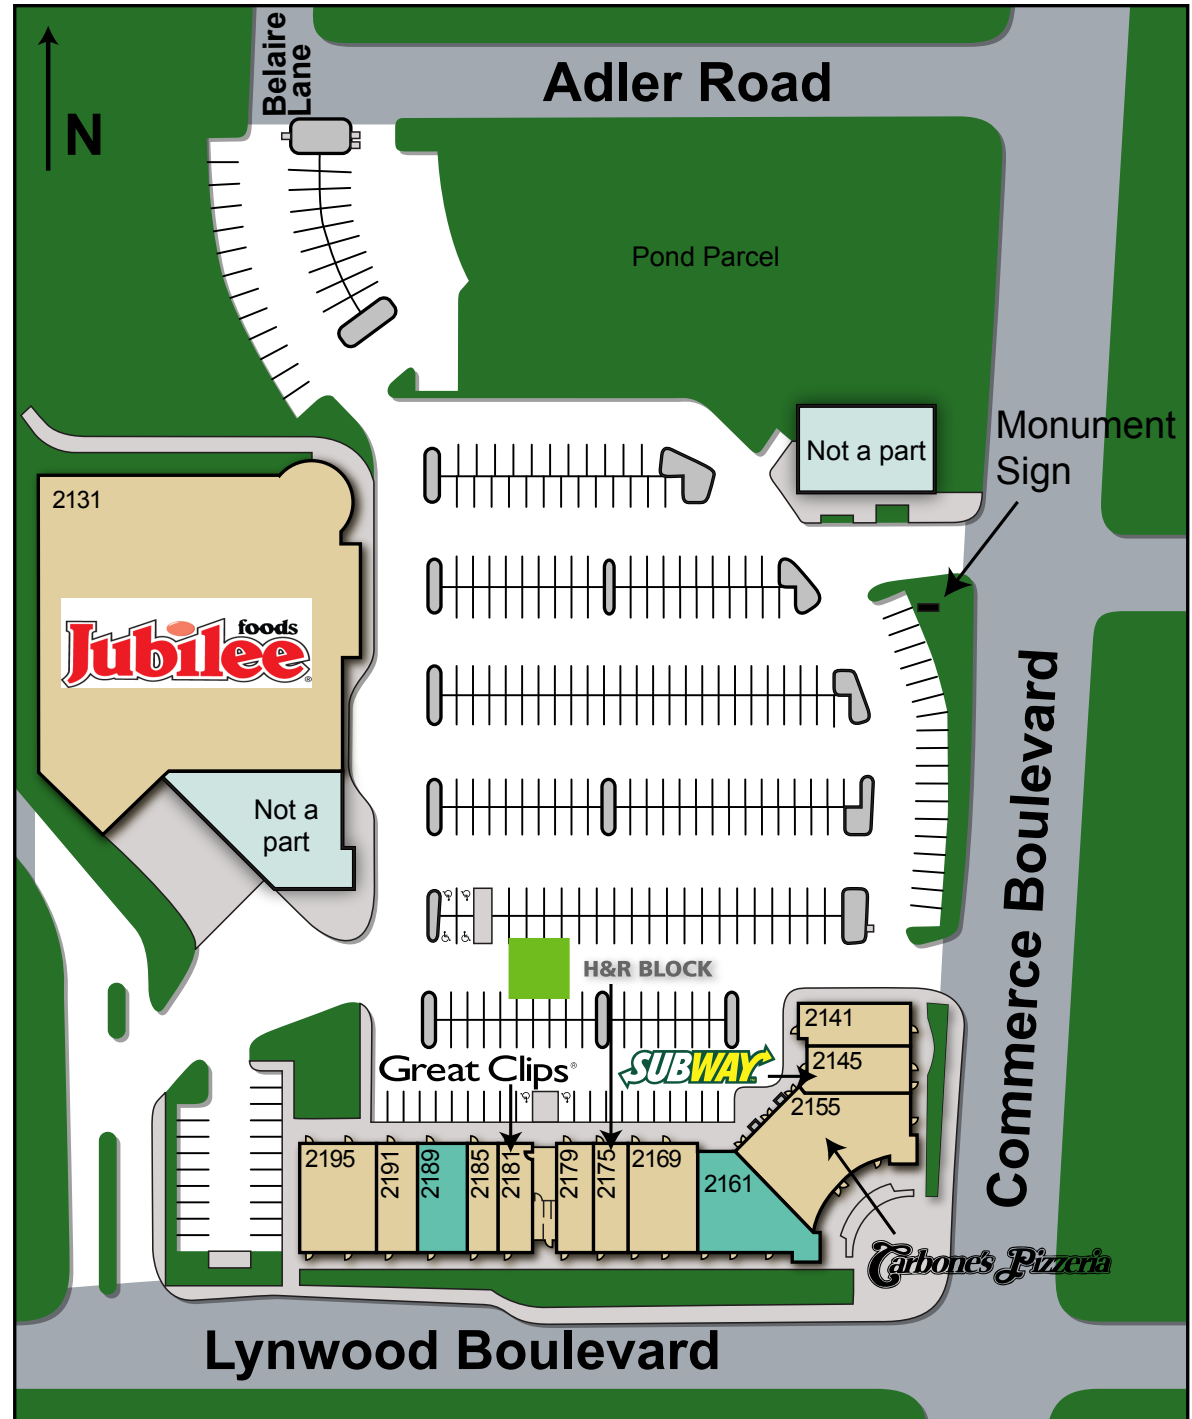

# Mound Marketplace

2131 - 2195 Commerce Boulevard, Mound, MN

Suite	Tenant	GLA sq. ft.
2131	Jubilee Foods	32,559
2141	U.S. Bank National Association	1,597
2145	Subway-Darkride Mgmt Inc	1,489
2155	Carbone's Pizza & Pub	5,105
2161	AVAILABLE	2,985
2169	Mound Eye Clinic	2,431
2175	H&R Block	1,280
2179	Sun Rays Spray Tanning	1,423
2181	Great Clips	1,340
2185	Smoke 4 Less	1,039
2189	AVAILABLE	1,998
2191	LV Nails	1,029
2195	Scotty B's Restaurant	3,187