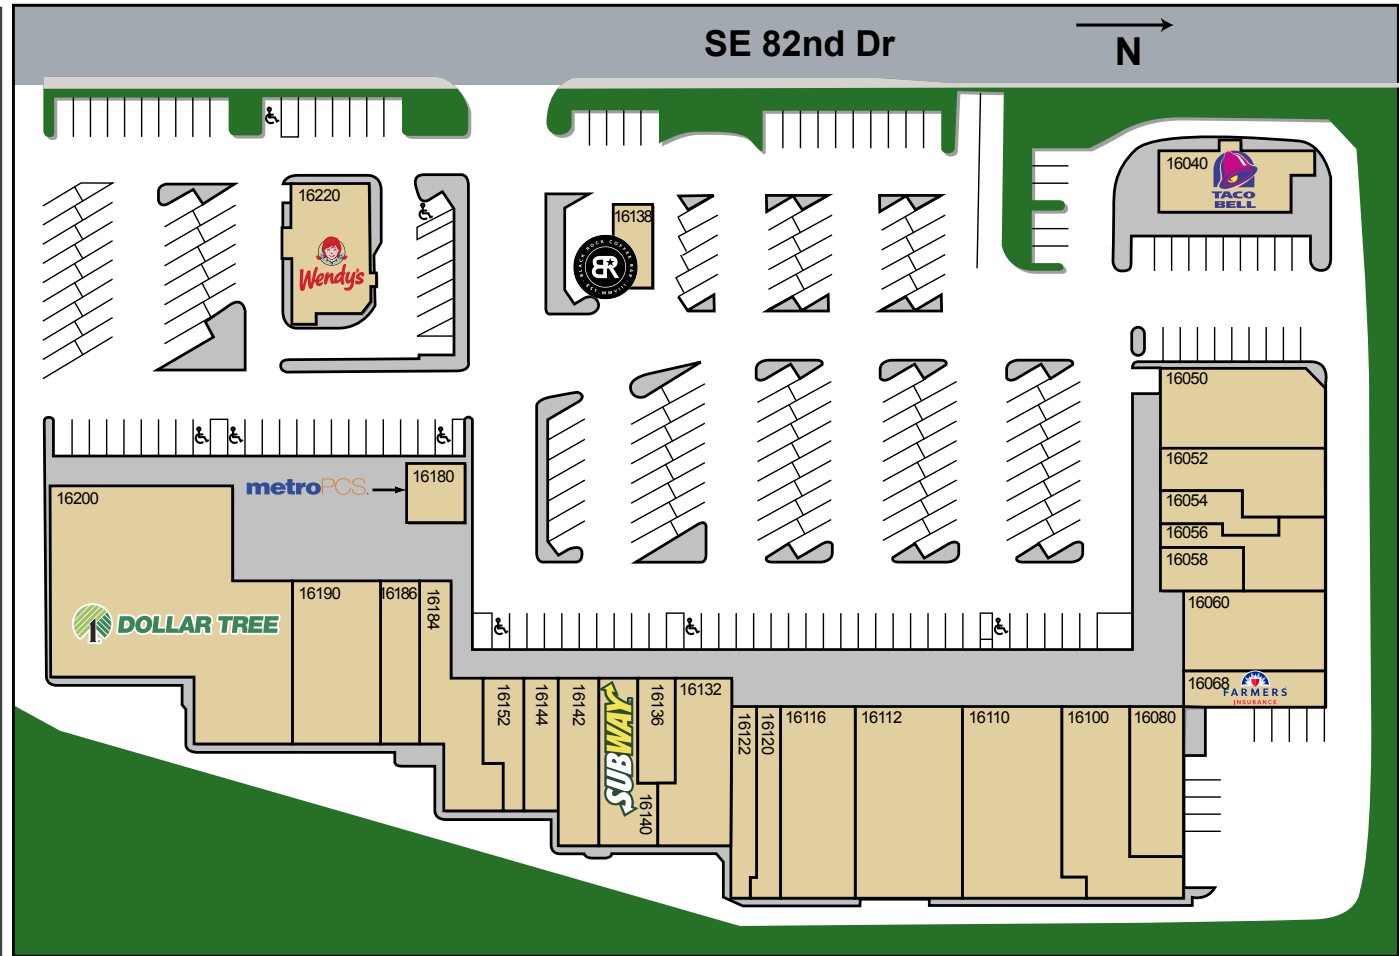

# Greenhouse Square

16040 - 16440 S.E. 82nd Drive, Clackamas, OR

Suite	Tenant	GLA sq. ft.
16050	Boot Co. NW	2,949
16052	My Gym Children's Fitness Ctr.	3,112
16054	Golden Dragon Foot Spa	963
16056	Lighthouse Fish & Chips	1,916
16058	NW Lice Centers, Inc.	868
16060	Thomas Joseph Dry Cleaning	3,700
16068	Farmers Insurance	670
16080	Lighthouse	2,148
16100	Liberated Baking	4,000
16110	Eagle Bargain Outlet	5,244
16112	Arthur Murray Dance Studio	5,063
16116	Impact Jiu Jitsu	4,038
16120	Cosmic Vapor Lounge	1,280
16122	Great American Tackle Shop	1,270
16132	Akira Sushi	2,855
16136	Remedy Salon	1,067
16138	Black Rock Coffee	540
16140	Subway #9223	1,475
16142	O.L.C.C Liquor Store	2,555
16144	O.C. Nails	1,319
16152	Swiss Denture Center	1,150
16180	Metro PCS	982
16184	New Cathay Restaurant	3,150
16186	Mudpuppies Grooming	1,663
16190	Salon Centric/Maly's West	3,312
16200	Dollar Tree #5032	12,763