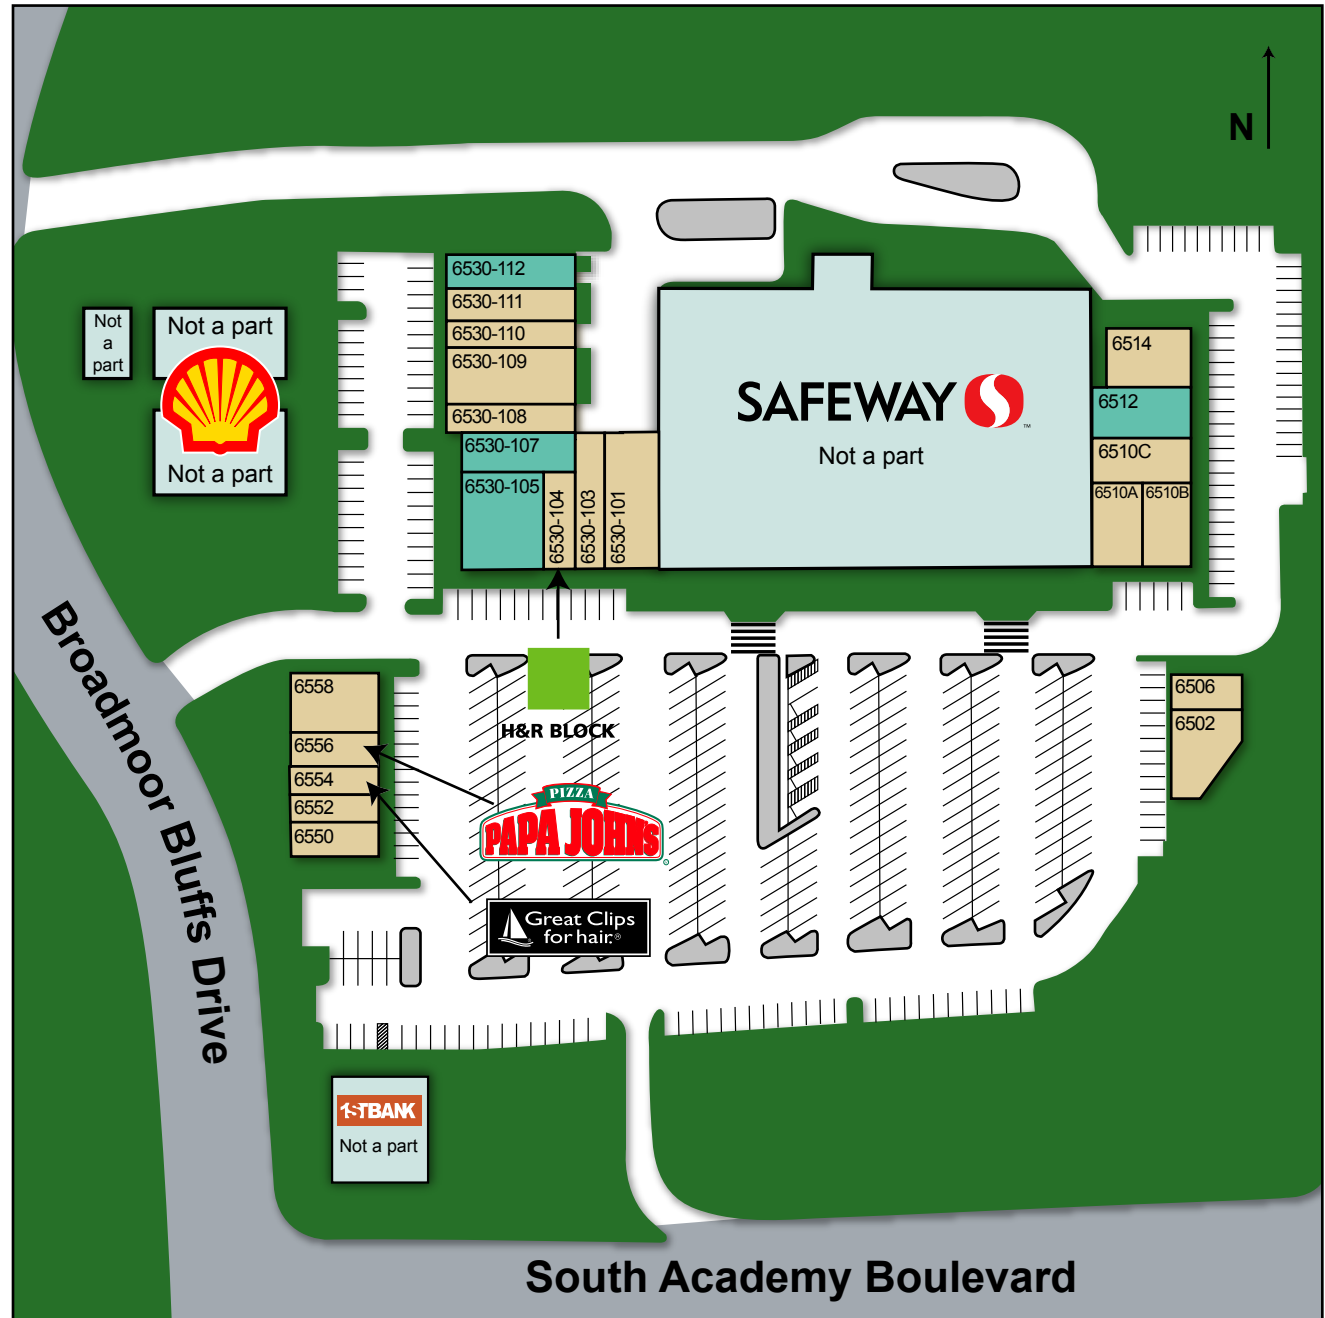

Cheyenne Montana

6502 - 6558 S. Academy Blvd., Colorado Springs, CO 80906

Suite	Tenant	GLA sq. ft.
6502	Culpeppers	1,601
6506	Wild Wings & Things	1,498
6510A	Postal Annex	1,200
6510B	Swirly Cow	1,778
6510C	Klooster Salon	2,050
6512	AVAILABLE	2,500
6514	South Springs Dental Group LLC	2,500
6530-101	Montana Liquors	4,023
6530-103	European Dry Cleaners	1,408
6530-104	H&R Block	1,538
6530-105	AVAILABLE	4,181
6530-107	AVAILABLE	1,550
6530-108	LK Nails & Spa	1,150
6530-109	Ruffing It, LLC	3,919
6530-111	China Wok	1,370
6530-112	AVAILABLE	1,441
6550	Black Bear Coffee Company, LLC	1,820
6552	Sushi Al	1,440
6554	Great Clips	1,200
6556	Papa John's Pizza	1,700
6558	Patriot Outfitters, LLC	1,800